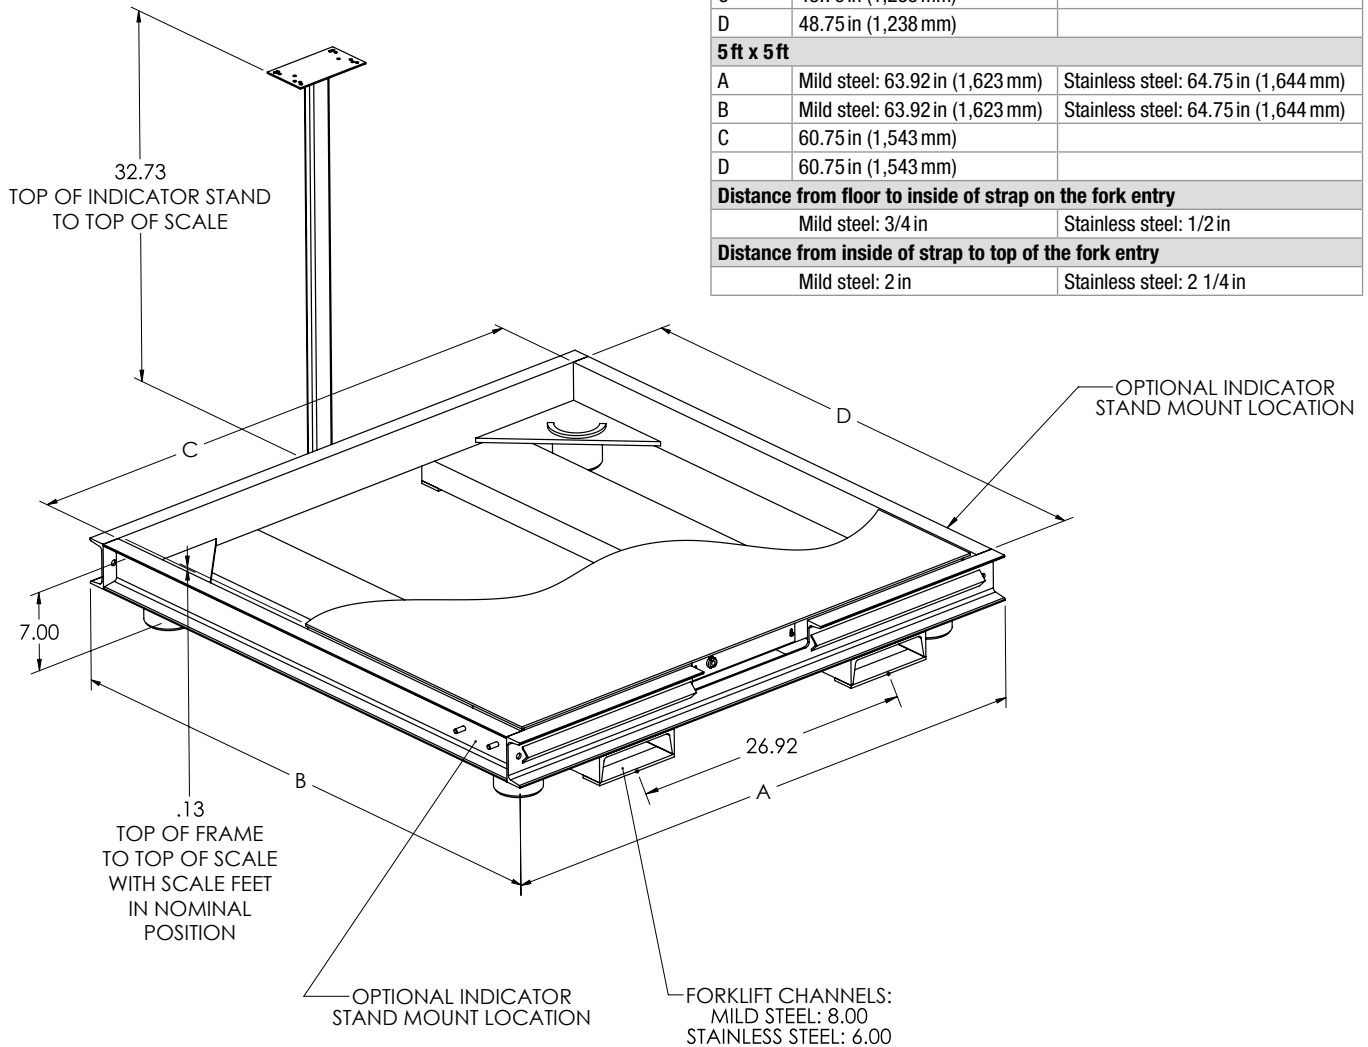

RoughDeck® HP and SS

Portability Frames

PORTABILITY FRAME DIMENSIONS		
4 ft x 4 ft		
A	Mild steel: 51.92 in (1,318 mm)	Stainless steel: 52.75 in (1,339 mm)
B	Mild steel: 51.92 in (1,318 mm)	Stainless steel: 52.75 in (1,339 mm)
C	48.75 in (1,238 mm)	
D	48.75 in (1,238 mm)	
5 ft x 5 ft		
A	Mild steel: 63.92 in (1,623 mm)	Stainless steel: 64.75 in (1,644 mm)
B	Mild steel: 63.92 in (1,623 mm)	Stainless steel: 64.75 in (1,644 mm)
C	60.75 in (1,543 mm)	
D	60.75 in (1,543 mm)	
Distance from floor to inside of strap on the fork entry		
	Mild steel: 3/4 in	Stainless steel: 1/2 in
Distance from inside of strap to top of the fork entry		
	Mild steel: 2 in	Stainless steel: 2 1/4 in

Part Number/Price

PART #	SIZE (W X L)	EST. SHIP WEIGHT	PRICE
RoughDeck HP Portability Frames			
164492	4 ft x 4 ft, up to 10,000 lb capacity, floor stand for indicator 36.3 in high, indicator stand mounting bracket	275 lb	Consult
164493	5 ft x 5 ft, up to 10,000 lb capacity, floor stand for indicator 36.3 in high, indicator stand mounting bracket	400 lb	Consult
RoughDeck SS Portability Frames			
164494	4 ft x 4 ft, up to 10,000 lb capacity, floor stand for indicator 36.3 in high, indicator stand mounting bracket	275 lb	Consult
164495	5 ft x 5 ft, up to 10,000 lb capacity, floor stand for indicator 36.3 in high, indicator stand mounting bracket	400 lb	Consult

NOTE: Indicator stand mount bracket works with IQ plus 390-DC, 420 Plus, 480/480 Plus Legend, 482/482 Plus Legend and IQ plus 590-DC

NOTE: Consult factory if you intend on using with a pallet jack.

FLOOR SCALES