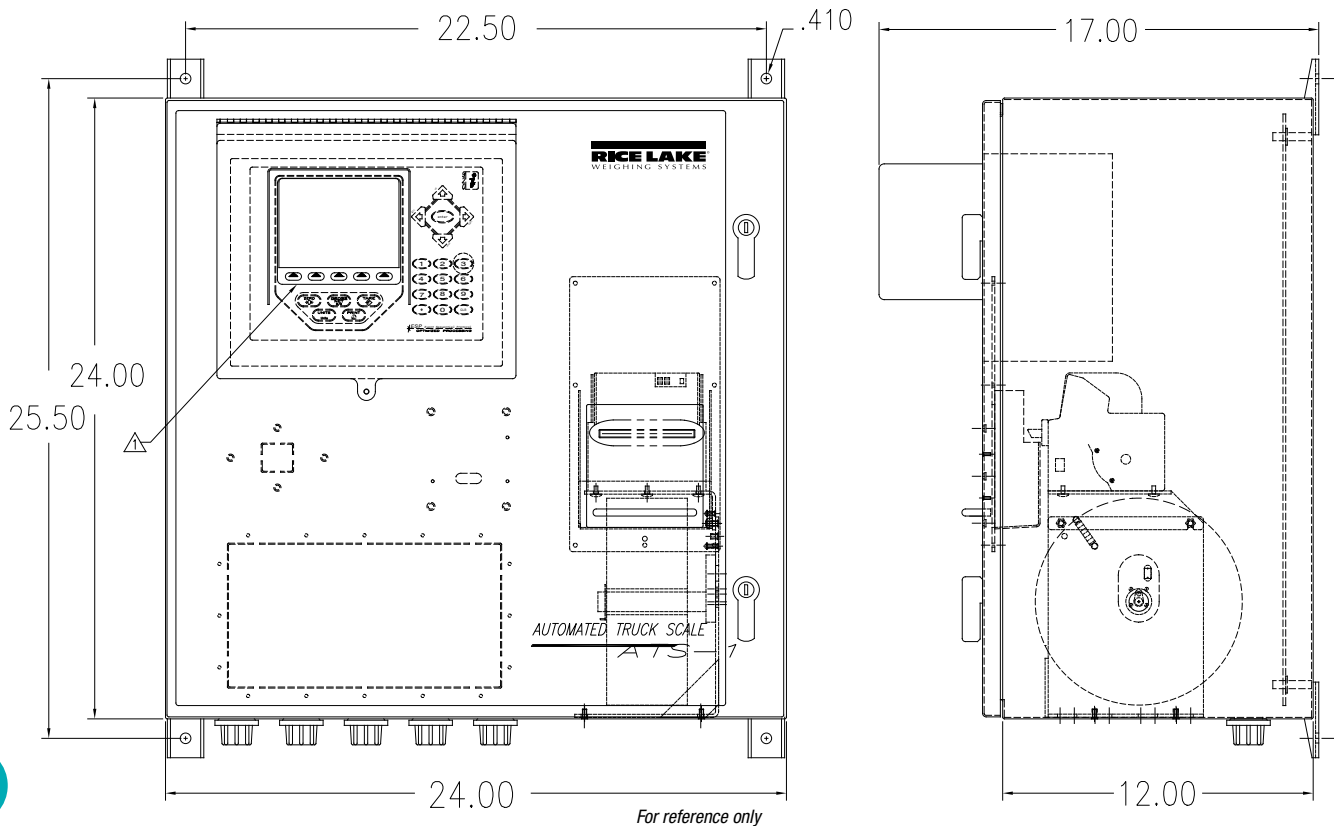

Weigh Out/Printer Kiosk

Automated Truck Scale System

Shown with optional features

Standard Features

- 920i® HMI with sun shield
- Six serial ports
- 1 MB database memory
- Two additional expansion slots
- Slide door access to ticket
- 8 in paper roll (PN 105446)
- Operator prompting
- Formattable tickets
- Traffic light control
- Transmits weight to remote display
- Direct thermal kiosk printer

Consult for the following options:

- Stainless steel enclosure
- RF tags/antenna for truck IDs
- Bar code badge scanner
- 230 VAC
- Numeric keypad
- HID card reader

Part Numbers/Price

Part #	Description	Price
119687	Weigh out kiosk with 920i® HMI and thermal ticket printer, 24 x 24 x 12 in painted mild steel enclosure, A/D not included	Consult