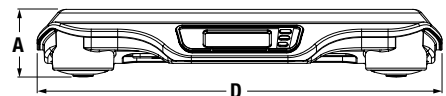

Dimensions

	Inches	Centimeters
A	3.9	9.9
B	15.0	38.1
C	3.1	7.9
D	23.6	60.9
E	11	27.9