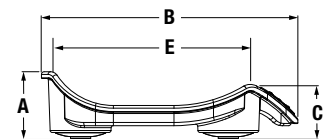

Dimensions

	Inches	Centimeters
A	3.9	9.9
B	15.0	38.1
C	3.1	7.9
D	23.6	60.9
E	11	27.9