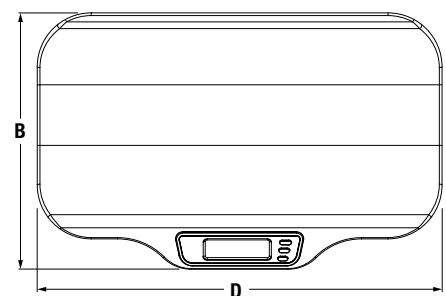

Dimensions

	Inches	Centimeters
A	3.9	9.9
B	15.0	38.1
C	3.1	7.9
D	23.6	60.9
E	11	27.9